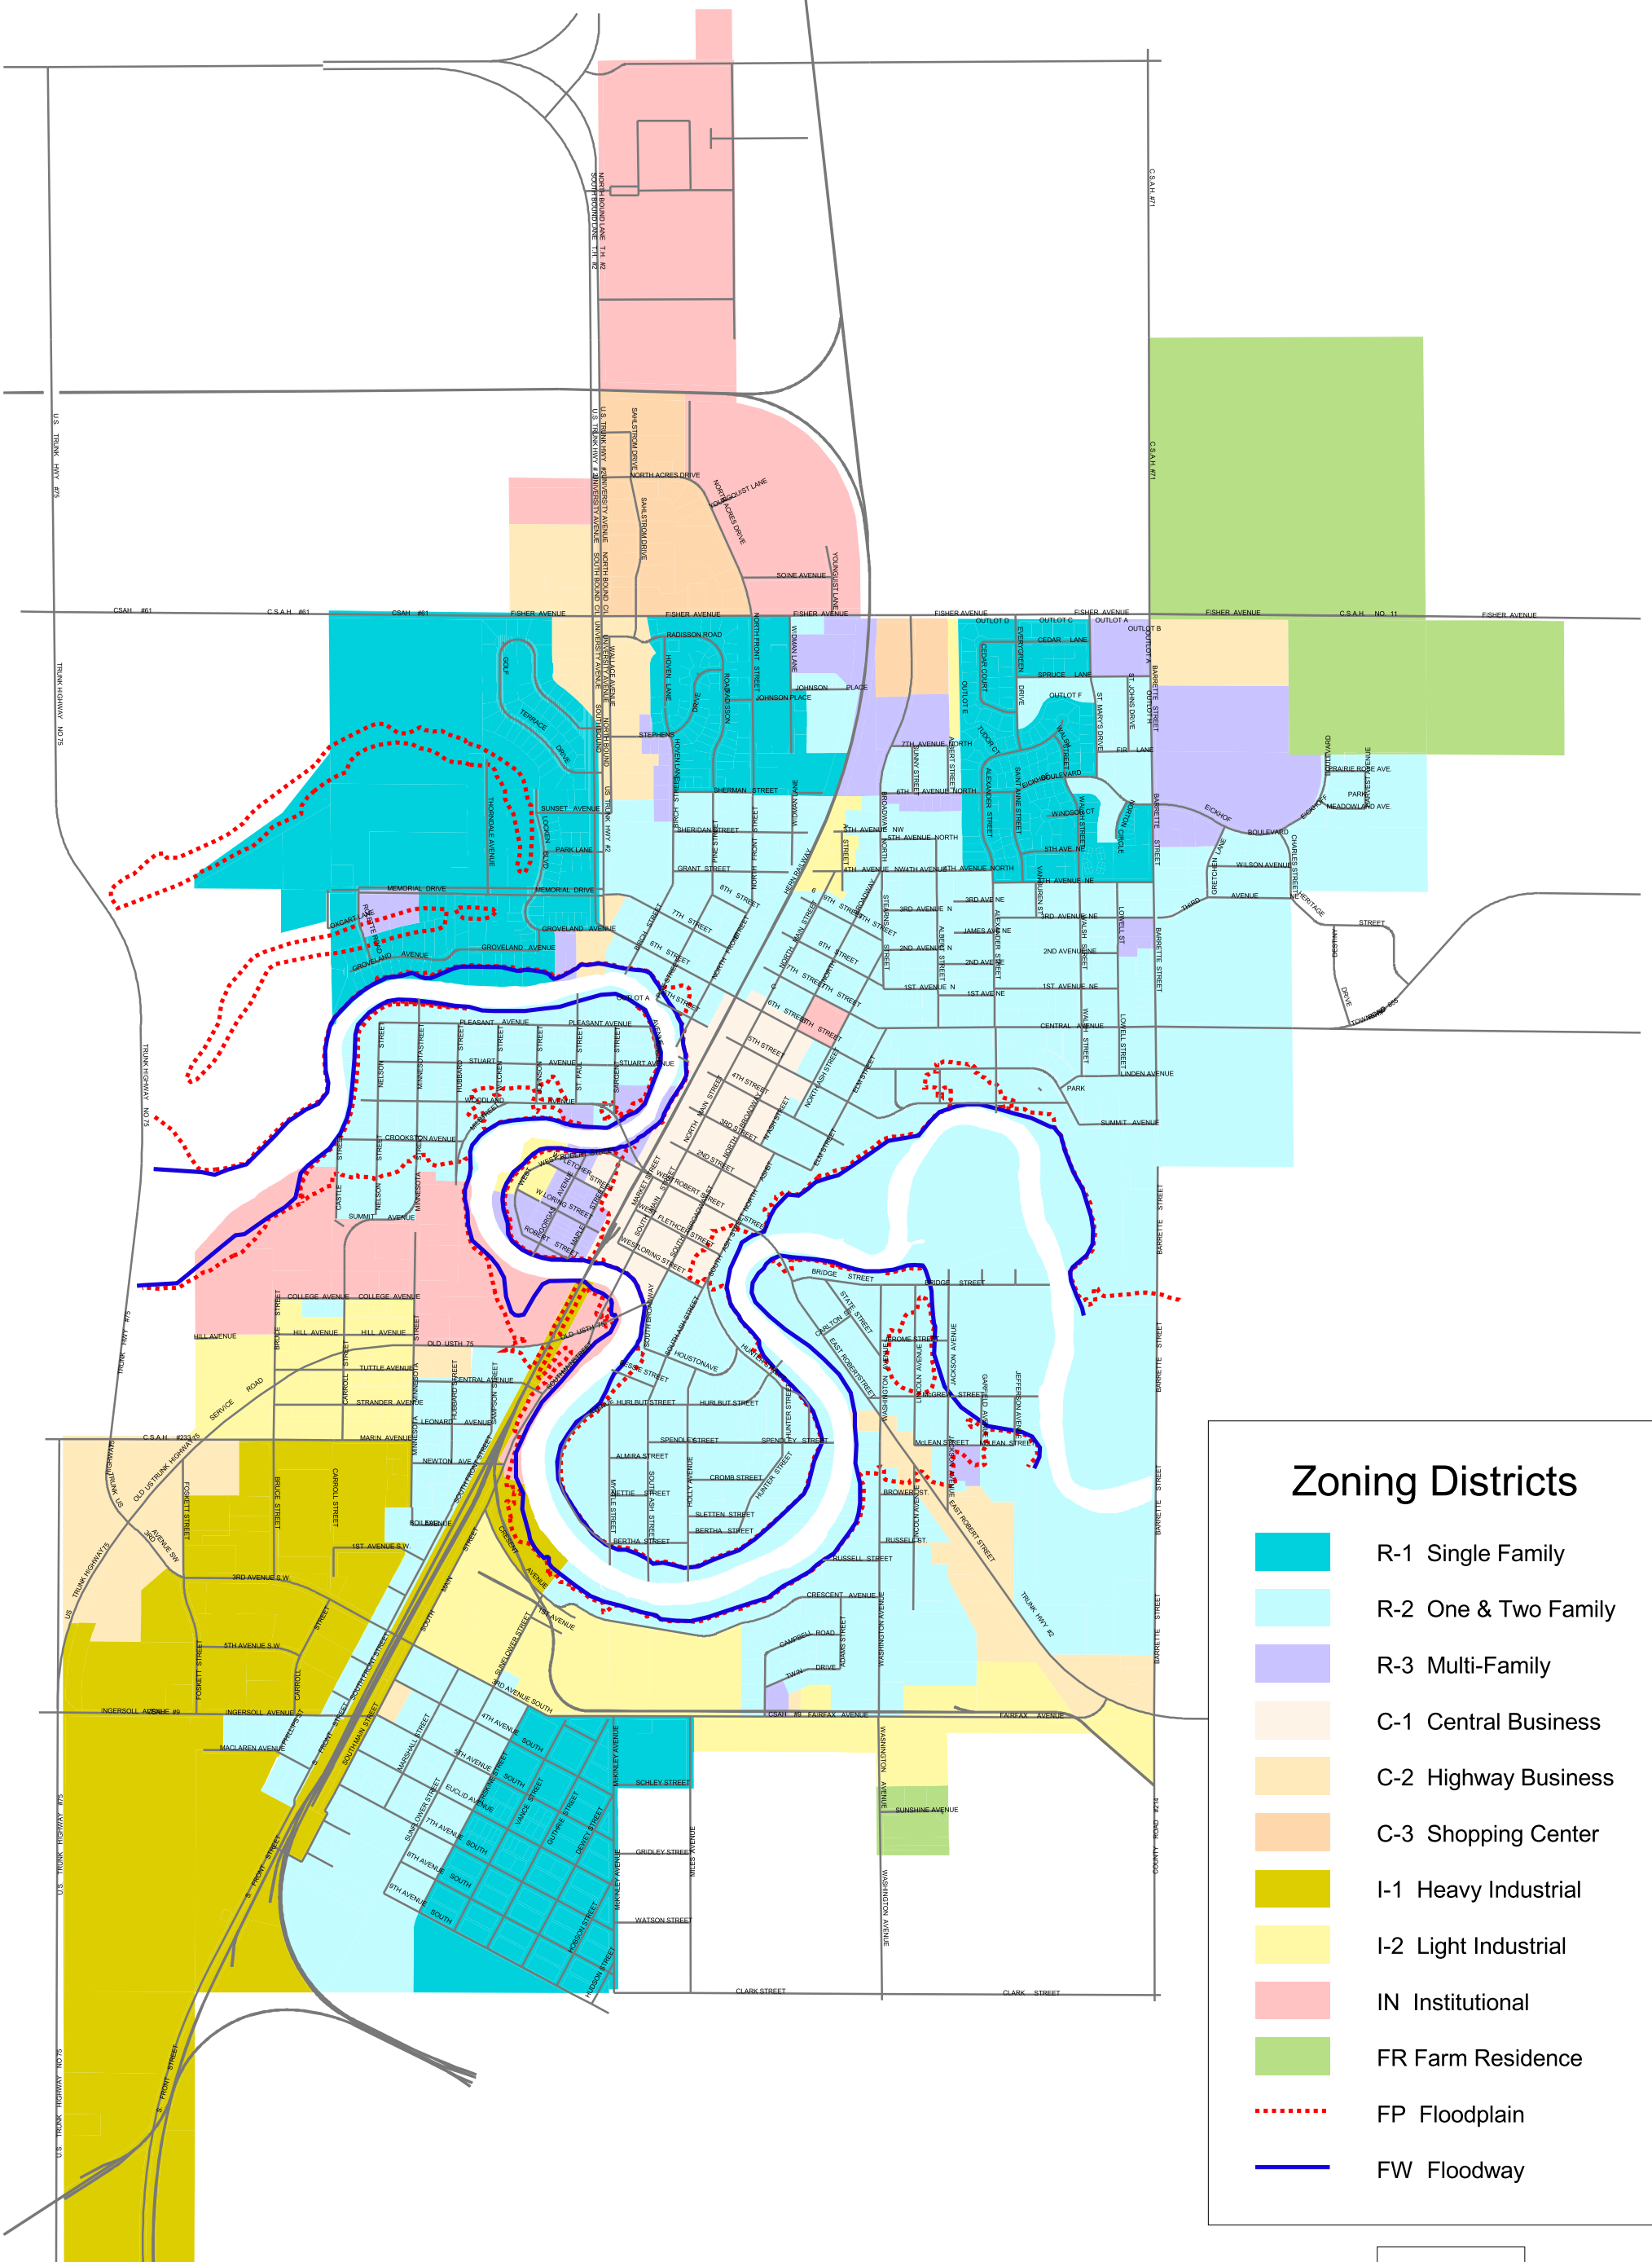

# CITY OF CROOKSTON ZONING MAP

### Zoning Districts

- R-1 Single Family
- R-2 One & Two Family
- R-3 Multi-Family
- C-1 Central Business
- C-2 Highway Business
- C-3 Shopping Center
- I-1 Heavy Industrial
- I-2 Light Industrial
- IN Institutional
- FR Farm Residence
- FP Floodplain
- FW Floodway